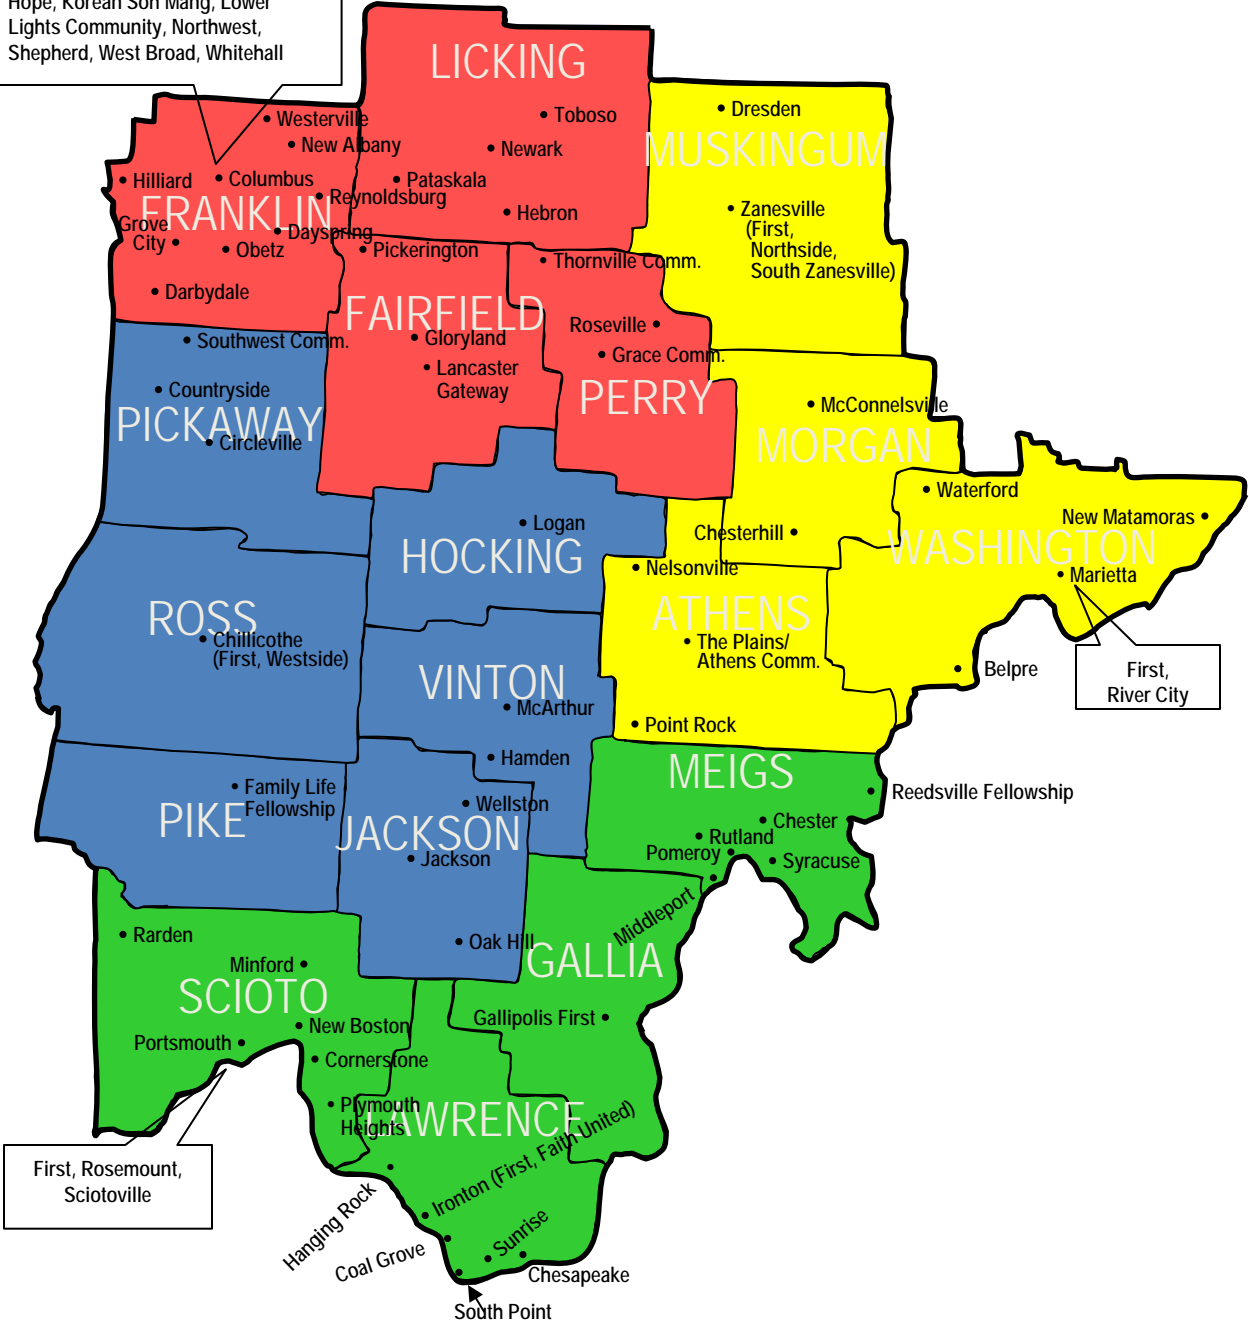

Cooke Rd., Crossroads Comm.,
Dublin Lifepoint, First, Fountain of
Hope, Korean Soh Mang, Lower
Lights Community, Northwest,
Shepherd, West Broad, Whitehall

First, Rosemount,
Sciotoville

First,
River City

CENTRAL OHIO DISTRICT