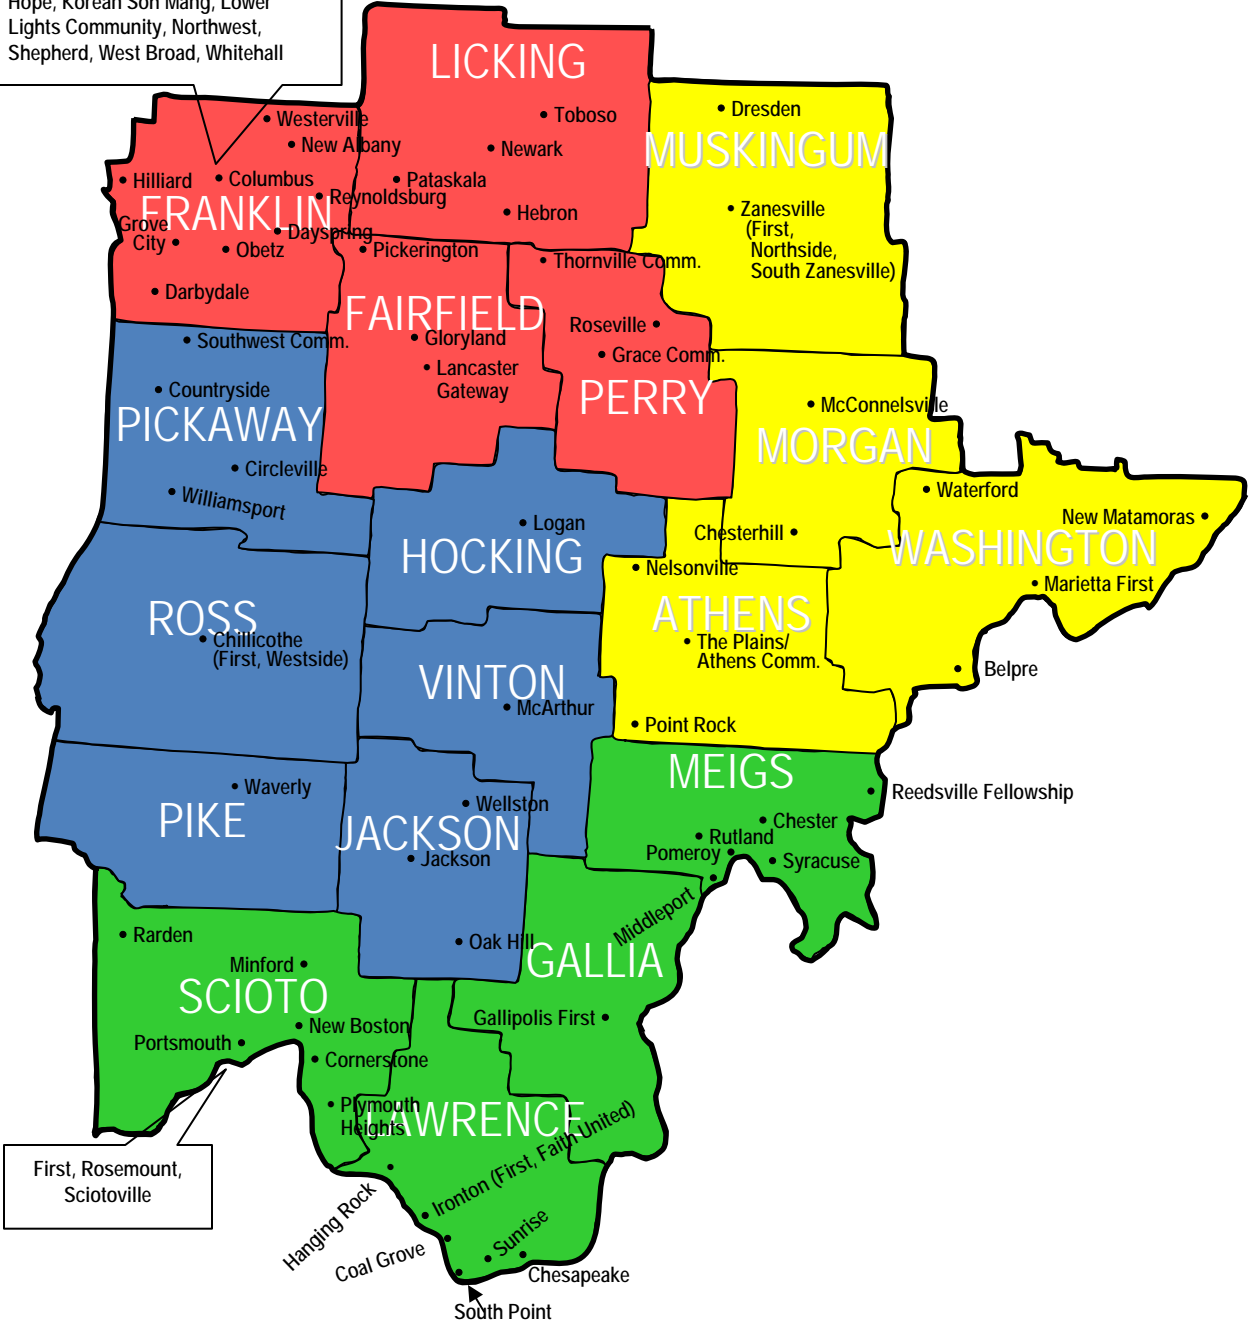

Cooke Rd., Crossroads Comm.,
Dublin Lifepoint, First, Fountain of
Hope, Korean Soh Mang, Lower
Lights Community, Northwest,
Shepherd, West Broad, Whitehall

First, Rosemount,
Sciotoville

CENTRAL OHIO DISTRICT